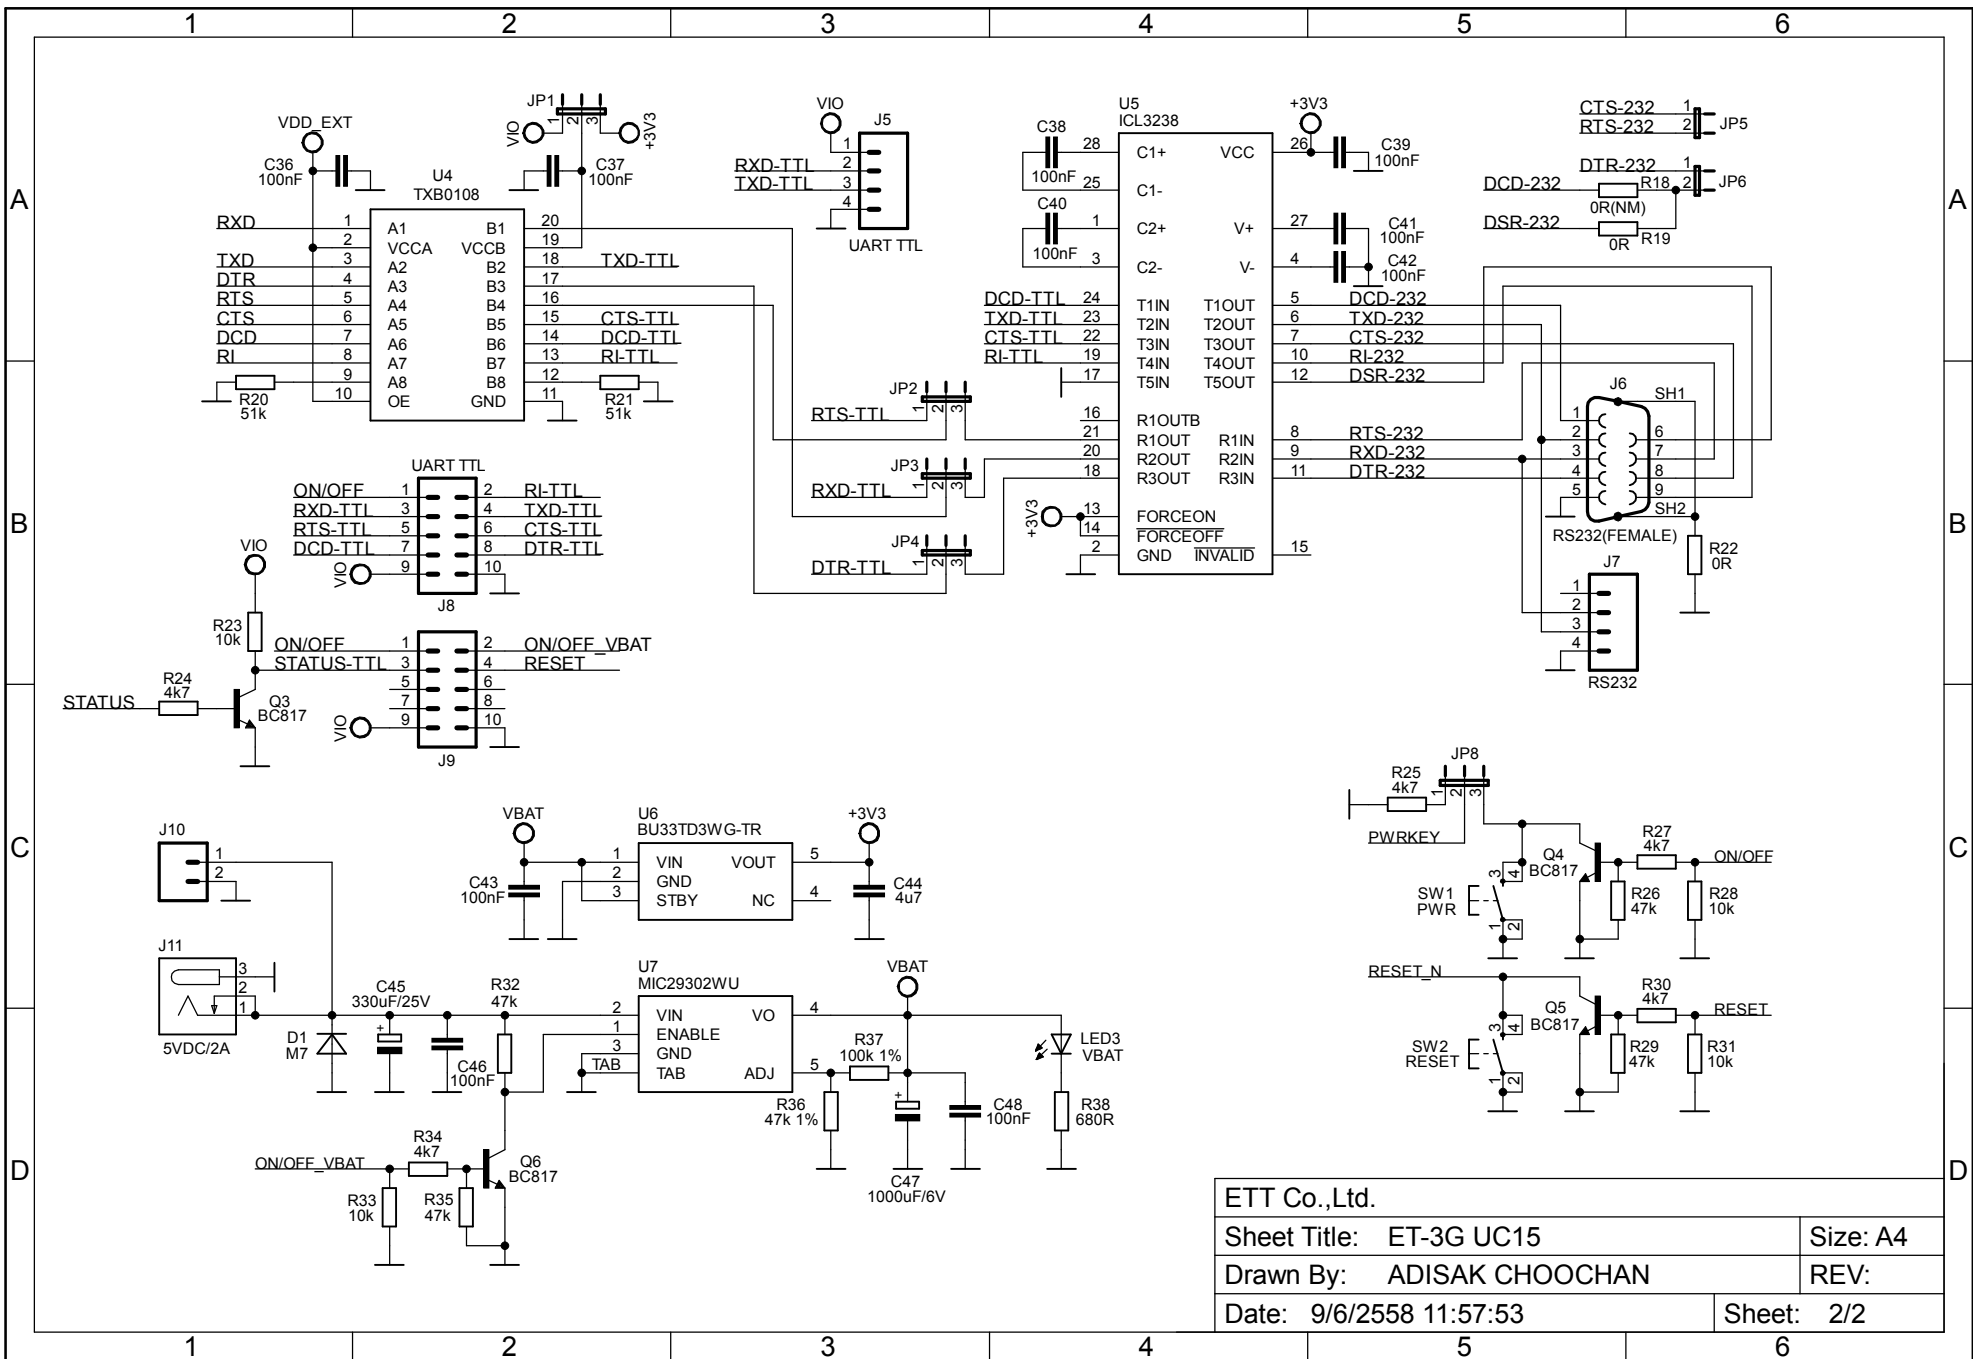

ETT Co.,Ltd.		Size: A4
Sheet Title: ET-3G UC15		REV:
Drawn By: ADISAK CHOOCHAN		REV:
Date: 9/6/2558 11:57:53		Sheet: 1/2

ETT Co.,Ltd.	
Sheet Title: ET-3G UC15	Size: A4
Drawn By: ADISAK CHOOCHAN	REV:
Date: 9/6/2558 11:57:53	Sheet: 2/2